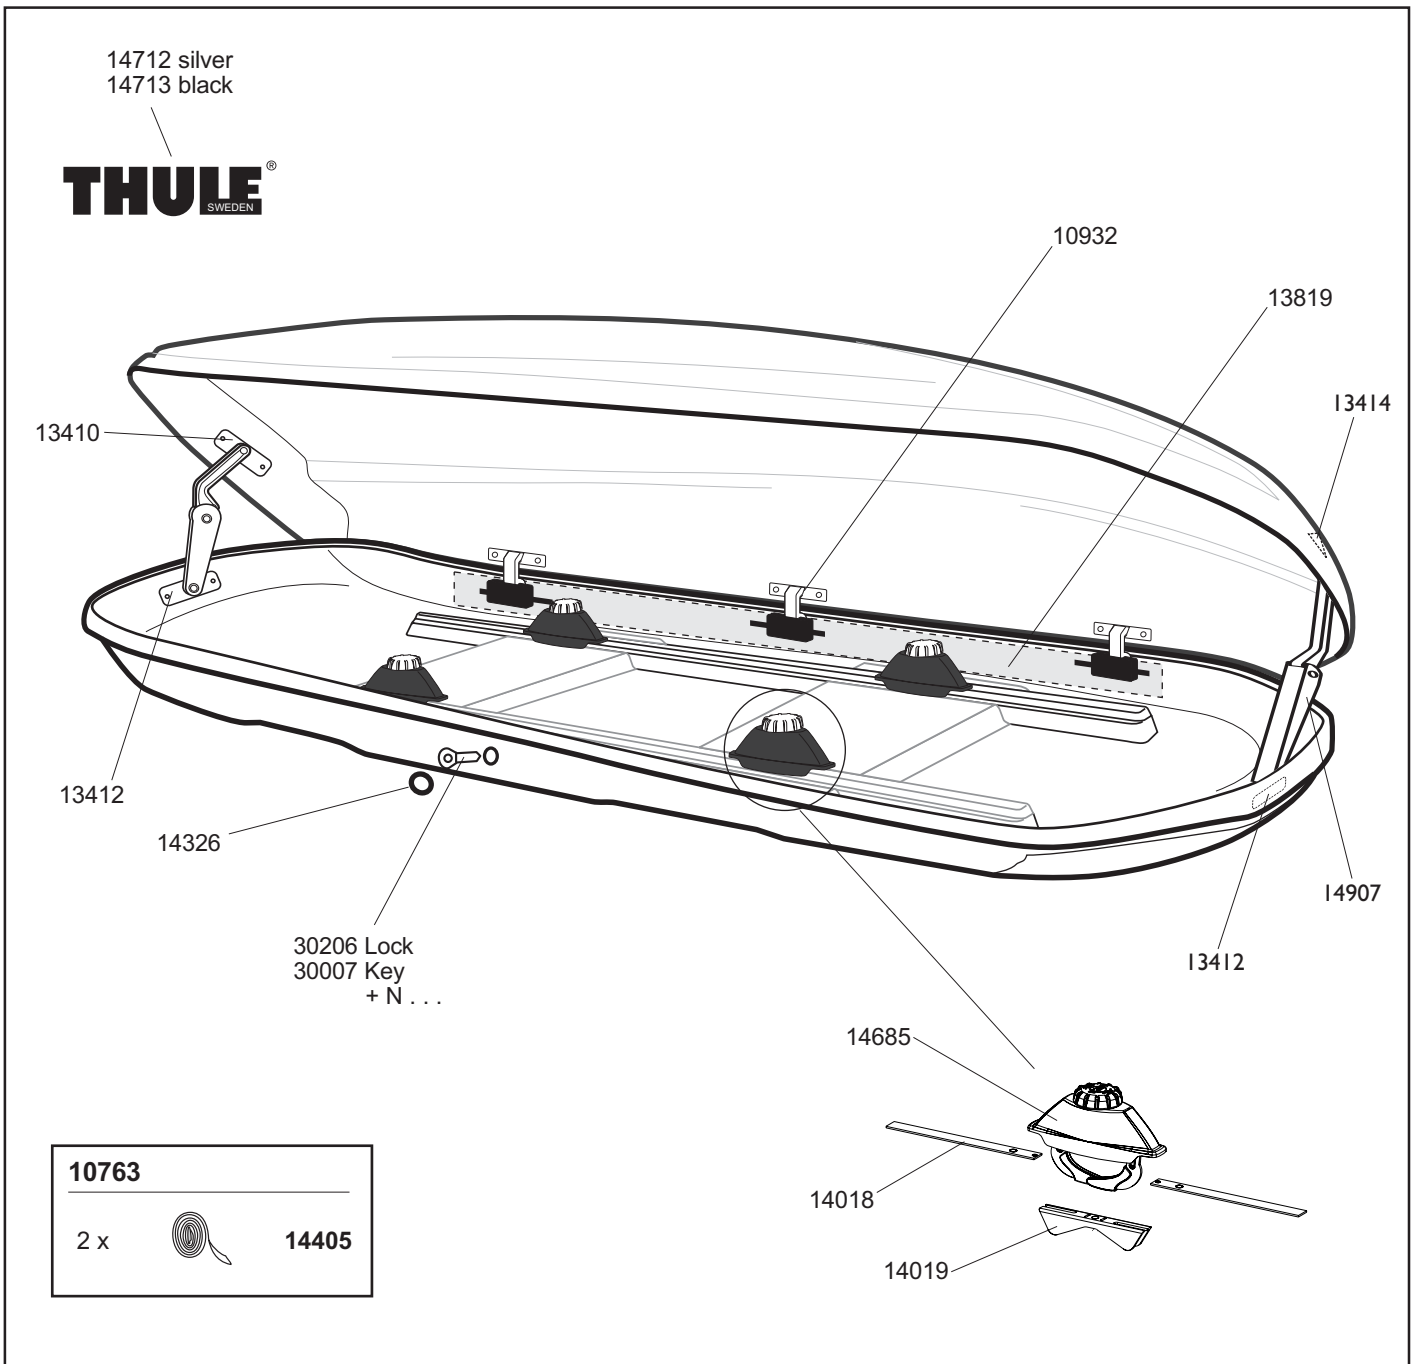

THULE Spirit 820

10763		
2 x		14405

Packaging

Product	EAN	Kg	L/W/H in cm
633	4002253603003	32	231/83/37
636	4002253603010	32	231/83/37
650	4002253603027	32	231/83/37
659	4002253603034	32	231/83/37

Vehicle	Pcs
Truck	96
20' Container	42
40' Container	84
40' High cube container	96